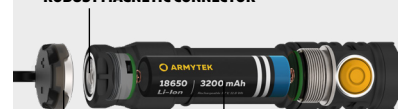

COMPACT TACTICAL FLASHLIGHTS

Models with additional side button for tactical and daily use.
Available with white or warm light

1 TACTICAL LIGHT

Withstands any recoil due to improved springs. Compatible with original remote switches and weapon mounts.

2 EVERY DAY CARRY LIGHT

Compact design, convenient side button, special matt anti-abrasive finish without rough knurling. Durable nylon holster, robust removable steel clip and paracord lanyard.

• **PRO** Powerful electronics provides constant brightness even at a temperature of -25 °C and not fully charged battery

• Two buttons: noiseless two-phase electronic tail button for switching the flashlight on/off and side button for one-hand mode changing

• Flat button in the tailcap for using the flashlight in a tactical hold

• Innovative technology allows using any standard 21700 Li-Ion or 18650 Li-Ion battery, depending on the model

• High-quality battery and magnetic USB cable are included in the set

• Compatibility with two batteries CR123A

• Active real-time temperature control to prevent overheating above +58 °C and warning indication of low battery level

• Total protection from water, dirt and dust in accordance with IP68 standard – flashlight continues to work even after submersion at 5 meters depth. Withstands fallings from up to 10 meters

NOISELESS ELECTRONIC BUTTON AND ROBUST MAGNETIC CONNECTOR

MAGNETIC CHARGER

BATTERY IN THE SET

PRO MODELS ARE COMPATIBLE WITH MAGNETIC REMOTE SWITCH