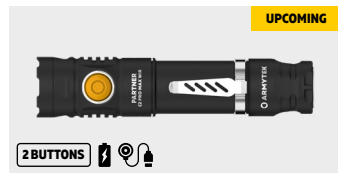

Warm 6957713003481 F07801W

Flagship product of the series with impressive brightness and incredible throw distance for such a compact model. Settings for quick access to Strobe mode. Record runtimes in Main modes.