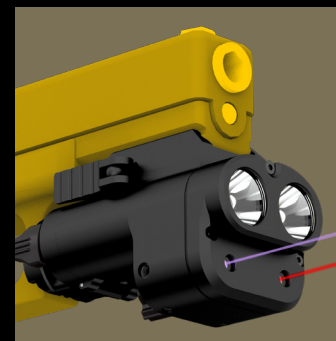

MOUNTED LIGHTS

The new lineup of Armytek mounted lights includes both handgun and carbine models. There are flashlights with white light, additional green, red or infrared laser designator, as well as an infrared illuminator.

SPECIFICATIONS

Model	Brightness	Distance	Runtime	Strobe	White light	Laser	IR Light	IR Laser
Buckler M1	700 lm	105 m	1 h 5 min	●	●			
Buckler M1L	800 lm	145 m	1 h 5 min			●		
Buckler M2L Pro	1300 lm	210 m	1 h 40 min	●	●	●		
Roundel C1L	500 lm	130 m	2 h 16 min	●	●	●		
Roundel C2 Pro	1300 lm	210 m	3 h 20 min	●	●			
Roundel C2L Pro	1300 lm	210 m	3 h 20 min	●	●	●		
Roundel C2IRL Pro	1300 lm	210 m	3 h 20 min	●	●			●
Roundel C2 Combo	800 lm	100 m	3 h 20 min	●	●	●	●	●
Parma C2 Pro	1500 lm	350 m	6 h 30 min	●	●			
Parma C2IR Pro	1250 lm	320 m	1 h 50 min	●	●		●