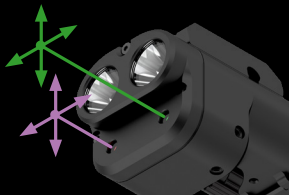

Separate adjustment of the laser designator along two axes for precise alignment of the laser and the aiming point