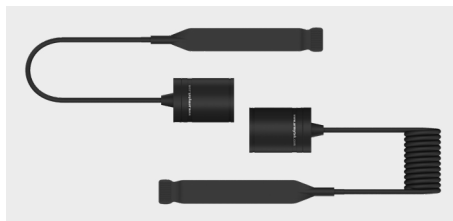

PROTECTIVE COVER FOR FLASHLIGHT'S TAILCAP

ATC-01 6957713004549 A06201

Silicone cover ATC-01 is specially designed for use with Wizard, Elf and Prime series flashlights (except Pro Max models). It protects the magnetic charging port of the flashlight from metal filings and provides easy removal of the clung metal objects from the tailcap. Perfect solution for flashlights used in industrial facilities or workshops.

REMOTE SWITCHES

MRS-01 6957713003504 A04901

MRS-01 – a series of magnetic remote switches for momentary on (only when the button is pressed) and for constant light. Easy one-motion connection, no need to unscrew the tailcap. The series includes models for Armytek tactical flashlights with magnetic charger as well as models for Partner series flashlights.