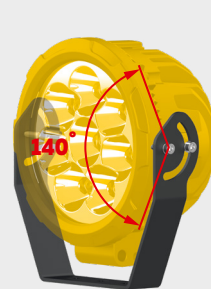

Stainless steel hardware and two types of brackets for maximum ease of installation are included. Tilt adjustment in the bracket is possible

SPECIFICATIONS

Light output	7500 lm
Beam distance	946 m
Power	94 W
Power source	9-32V DC
Height	180 mm
Width	164.5 mm
Depth	97 mm
Weight	1800 g
Ingress Protection	IP68
Submersion	2 m for 5 h
Operating temp.	-40..+40 °C