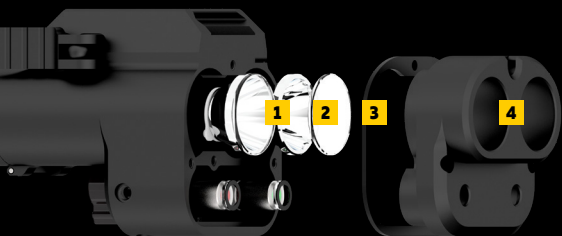

ROUNDEL C2 COMBO 800 lm, 100 m

4 in 1 White light, Laser, IR light, IR laser

White 6957713004051 F09701CC

Universal 4 in 1 flashlight with white light, infrared light, as well as red and infrared laser designator for mounting on a handgun or a carbine. Works on two CR123A lithium batteries. Specially designed for use by special forces units when solving tactical tasks. Switching lever for selecting the operating mode. Compatible with the specially designed remote switch.

Separate adjustment of the laser designator along two axes for precise alignment of the laser and the aiming point

PARMA

Flashlights powered by 18650 Li-Ion batteries, as well as CR123A lithium batteries. Intended for use by special forces and for hunting. The series includes the models with white light and additional IR light. The Parma flashlights are equipped with an integrated mount compatible with Picatinny/Weaver tactical rails. Large button for easy pressing even with tactical gloves, switching lever for selecting the type of light or blocking from accidental activation, convenient access to the Strobe mode. Quick battery replacement without removing the flashlight from the weapon. The models of the series are compatible with the multifunctional remote switch for maximum comfort of the use on a carbine. The form factor and the remote switch in the set allow mounting and conveniently using the flashlight on various carbine handguard locations.

Quick battery replacement without removing the flashlight from the weapon

Multifunctional remote switch with the possibility of constant or tactical (while holding the button pressed) light switching

PARMA C2IR PRO 1250 lm, 320 m

2 in 1 White light, IR light

White 6957713004082 F09804CIR