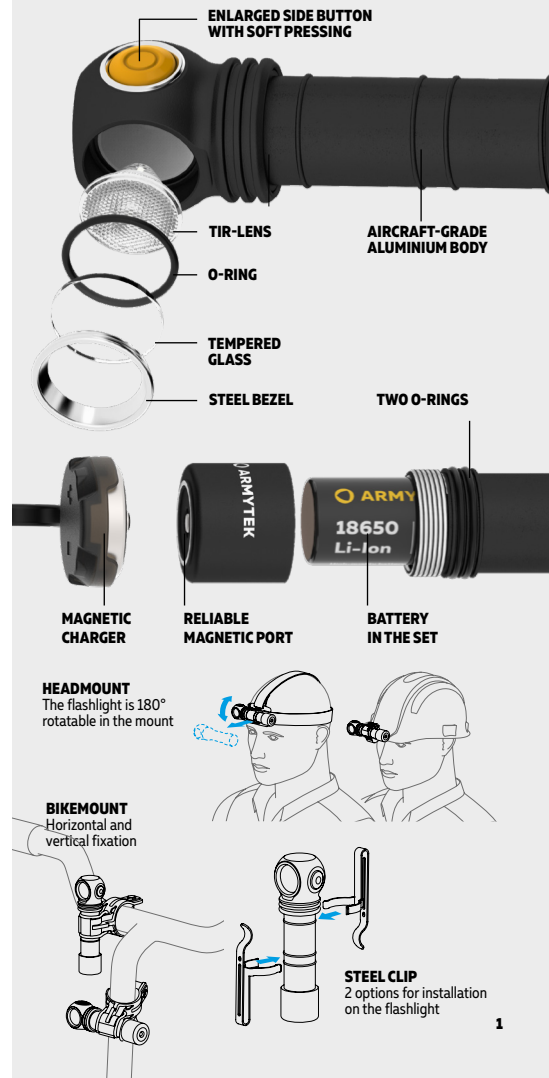

Works without batteries directly from a Powerbank or any USB power supply.

5 KEYCHAIN LIGHT (WIZARD C1 PRO, ELF C1)

Compact and lightweight for even more comfortable carry in a pocket, hole for keyring or lanyard in the tailcap.

- **PRO MAX** New generation electronics for even brighter light output
- **PRO MAX** High capacity 21700 Li-Ion 5000 mAh battery, 18650 battery adapter in the set
- **PRO MAX/PRO** Powerful electronics provides constant brightness even at a temperature of -25 °C and not fully charged battery
- **PRO MAX/PRO** Multicolor temperature, battery level and state indication with the ability to turn it off
- **PRO MAX/PRO** Simple operation by default and possibility to switch to advanced type
- High-quality battery and magnetic or USB cable depending on the model are included in the set
- Convenient wide beam of fully upgraded optical system, TIR-lens and smooth reflector (in Wizard C2 Pro Max LR model) are protected from scratches by tempered glass with anti-reflective coating
- Innovative technology allows using any standard 21700 Li-Ion, 18650 Li-Ion or 18350 Li-Ion battery, depending on the model
- Active real-time temperature control to prevent overheating above +58 °C and warning indication of low battery level
- Total protection from water, dirt and dust in accordance with IP68 standard – flashlight continues to work even after submersion at 10 meters depth. Withstands fallings from up to 10 meters