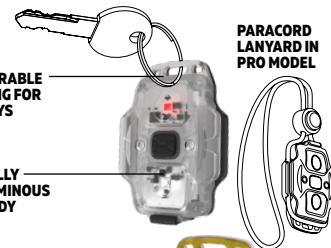

**PARACORD
LANYARD
IN
PRO MODEL**

**DURABLE
RING FOR
KEYS**

**FULLY
LUMINOUS
BODY**

**BIKEMOUNT
IN PRO MODEL**