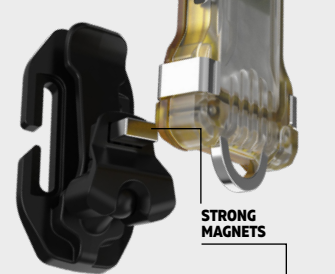

**STRONG
MAGNETS**

CAP CLIP

STEEL CLIP

HEADMOUNT