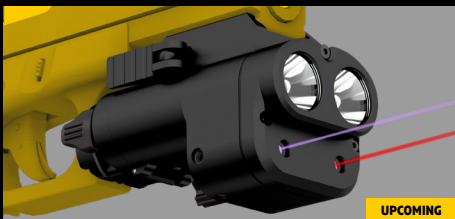

ROUNDEL C2 COMBO 800 lm, 100 m

4 in 1 White light, Laser, IR light, IR laser

White 6957713004051 F09701CC

Universal 4 in 1 flashlight with white light, infrared light, as well as red and infrared laser designator for mounting on a handgun or a carbine. Works on two CR123A lithium batteries. Specially designed for use by special forces units when solving tactical tasks. Switching lever for selecting the operating mode. Compatible with the specially designed remote switch.