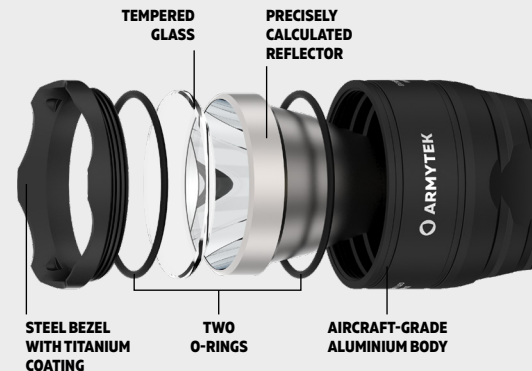

- **PRO MAX** New generation electronics for even brighter light output. High capacity 21700 Li-Ion 5000 mAh battery
- **PRO MAX** Additional side button for comfortable one-hand mode changing
- **PRO MAX/PRO** Powerful electronics provides constant brightness even at a temperature of -40 °C and not fully charged battery
- **PRO MAX/PRO** Noiseless two-phase electronic button with two levels of pressing
- **PRO MAX/PRO** Adjustable operation for quick access to the required modes
- Non-flat button allows easy switching on of the flashlight with a palm
- Withstands any recoil due to improved springs and installation of the driver inside a reinforced capsule filled with protective compound
- Steel striking bezel with matt non-reflective black titanium coating
- Compatibility with standard tactical accessories, original remote switches and weapon mounts
- Innovative technology allows using any standard 21700 Li-Ion or 18650 Li-Ion battery, depending on the model
- Two springs for efficient performance and better battery and driver protection
- Solid body made from aircraft-grade aluminium, special matt anti-abrasive finish without rough knurling
- Active real-time temperature control to prevent overheating and warning indication of low battery level
- Total protection from water, dirt and dust in accordance with IP68 standard – flashlight continues to work even after submersion at 25 meters depth. Withstands fallings from the 10th floor
- Size-adjustable wrist lanyard, injury-safe ergonomic silicone grip, heavy-duty nylon holster and steel clip for even more convenient use

NYLON HOLSTER