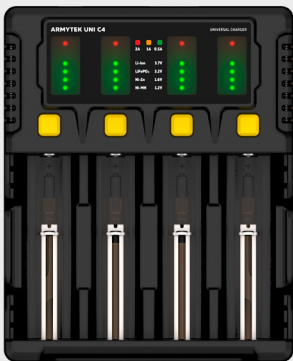

CHARGERS

Powerful and universal smart battery chargers

UNIVERSAL CHARGERS

Universal chargers with built-in power supply and car adapter in the set. Simultaneously charge 4 batteries of different types (2 batteries for Uni C2) with up to 2A current. Support more than 50 types of power sources.

- Multicolor LED indication with 5 LEDs per channel
- Intelligent automatic detection of battery type, charge level and optimal current

- Supports IMR/Li-Ion, Ni-MH, Ni-Cd, LiFePO₄ and Ni-Zn batteries
- Quick charge with up to 2A current
- Option of manual selection of settings with one button per channel
- Always visible indication of charging current and battery charge level per channel (without touching the button)
- Overdischarged and sleeping battery activation function

UNI C4