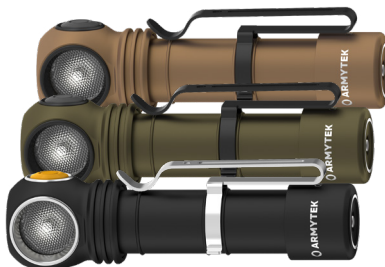

WIZARD C2 PRO 2500 lm, 131 m

3 in 1 Headlamp, Every Day Carry, Sports

White 6957713002613 F08701C

Warm 6957713002620 F08701W

White (Olive) 6957713004150 F08701CO

White (Sand) 6957713004143 F08701CS

Updated version of the legendary Wizard Pro multi flashlight. Powerful professional model with two types of operation and long range at wide beam angle.