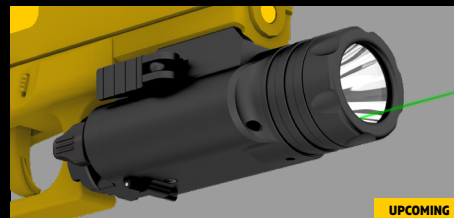

UPCOMING

ROUNDEL C2L PRO 1300 lm, 210 m

2 in 1 White light, Laser

White 6957713004037 F09601CGL

Long-throw compact 2 in 1 flashlight with white light and green laser designator for mounting on a handgun or a carbine. Works on two CR123A lithium batteries. The combination of compactness, brightness of 1300 lm and beam distance of 210 m – one of the best characteristics among the analogs. Compatible with the specially designed remote switch.