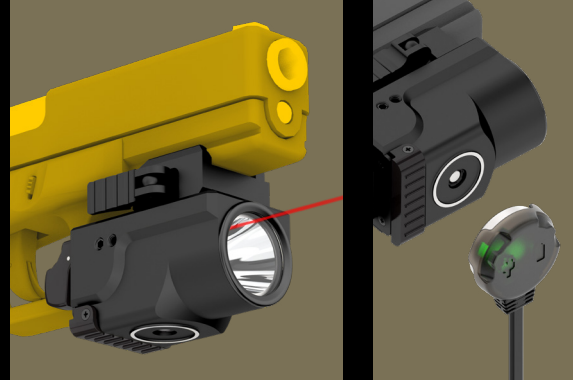

MOUNTED LIGHTS

The new lineup of Armytek mounted lights includes both handgun and carbine models. There are flashlights with white light, additional green, red or infrared laser designator, as well as an infrared illuminator.

SPECIFICATIONS

Model	Brightness	Distance	Runtime	Strobe	White light	Laser	IR Light	IR Laser
Buckler M1	700 lm	105 m	1 h 5 min	●	●			
Buckler M1L	800 lm	145 m	1 h 5 min			●		
Buckler M2L Pro	1300 lm	210 m	1 h 40 min	●	●	●		
Roundel C1L	500 lm	130 m	2 h 16 min	●	●	●		
Roundel C2 Pro	1300 lm	210 m	3 h 20 min	●	●			
Roundel C2L Pro	1300 lm	210 m	3 h 20 min	●	●	●		
Roundel C2IRL Pro	1300 lm	210 m	3 h 20 min	●	●			●
Roundel C2 Combo	800 lm	100 m	3 h 20 min	●	●	●	●	●
Parma C2 Pro	1500 lm	350 m	6 h 30 min	●	●			
Parma C2IR Pro	1250 lm	320 m	1 h 50 min	●	●		●