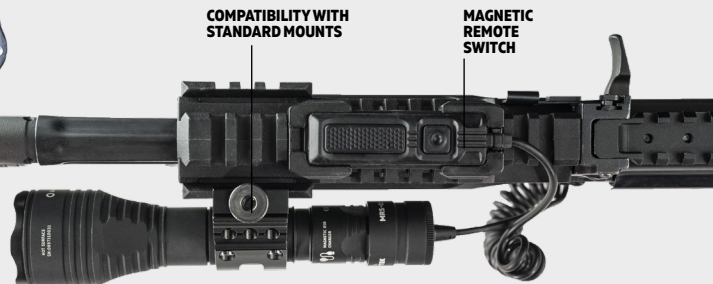

TACTICAL FLASHLIGHTS

Powerful models for hunting and for specialized tasks.
Available with white or warm light

- **PRO MAX** New generation electronics for even brighter light output. High capacity 21700 Li-Ion 5000 mAh battery
- **PRO MAX** Additional side button for comfortable one-hand mode changing
- **PRO MAX/PRO** Powerful electronics provides constant brightness even at a temperature of -40 °C and not fully charged battery
- **PRO MAX/PRO** Noiseless two-phase electronic button with two levels of pressing
- **PRO MAX/PRO** Adjustable operation for quick access to the required modes
- Non-flat button allows easy switching on of the flashlight with a palm
- Withstands any recoil due to improved springs and installation of the driver inside a reinforced capsule filled with protective compound
- Steel striking bezel with matt non-reflective black titanium coating
- Compatibility with standard tactical accessories, original remote switches and weapon mounts
- Innovative technology allows using any standard 21700 Li-Ion or 18650 Li-Ion battery, depending on the model
- Two springs for efficient performance and better battery and driver protection
- Solid body made from aircraft-grade aluminium, special matt anti-abrasive finish without rough knurling
- Active real-time temperature control to prevent overheating and warning indication of low battery level
- Total protection from water, dirt and dust in accordance with IP68 standard – flashlight continues to work even after submersion at 25 meters depth. Withstands fallings from the 10th floor
- Size-adjustable wrist lanyard, injury-safe ergonomic silicone grip, heavy-duty nylon holster and steel clip for even more convenient use