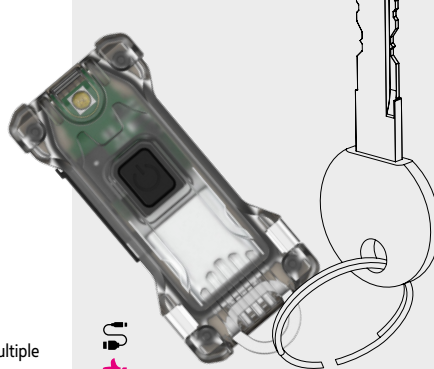

COMPACT MULTI FLASHLIGHTS

Multiple times brighter than analogs, broad variants of use

1 HEADLAMP (ZIPPY ES, ZIPPY ES WR, CRYSTAL SERIES)

Soft elastic headband. Special design with thought-out optical elements provides convenient beam angle with minimum loss of light for use at a close distance. Rotatable 360° head-mount with magnet (Zippy ES, Zippy ES WR).

2 EVERY DAY CARRY LIGHT

Lightweight and compact body. Possibility to attach to bag, pocket, strap or cap using steel clip. Additional plastic clip as well as mount with magnet for fixation to metal surfaces (Zippy ES, Zippy ES WR).

3 KEYCHAIN LIGHT

Ultrastrong ring for keys or lanyard.

4 LAMP MODE

Works directly from a Powerbank or any USB power supply.

5 SPORTS FLASHLIGHT (CRYSTAL SERIES)

Body made from durable materials. Multiple variants of installation, additional accessories for mounting on sporting gear.

6 BICYCLE BRAKE LIGHT (CRYSTAL PRO)

Built-in 3D accelerometer, activation of additional red LEDs when braking.

7 SIGNAL LIGHT (CRYSTAL SERIES, ZIPPY ES WR)

Different operating modes, omnidirectional light.

- Convenient operation with one button
- Color indication of charging process
- IP67 standard: reliable protection from dust and submersion at 1 meter for 30 minutes. Withstands fallings from up to 10 meters

ZIPPY 160 lm, 15 m

3 in 1 Keychain, Every Day Carry, Lamp

Grey	6957713002675	F06001G
Blue	6957713002682	F06001B
Green	6957713002699	F06001GR
Yellow	6957713002705	F06001Y
Red	6957713003535	F06001R
Pink	6957713003528	F06001P

Ultrathin and lightweight compact multi flashlight, basic model of the series. Durable ring and removable clip for carrying on keys, in a pocket or on a bag. Fully luminous body, wide beam angle, built-in Li-Pol 100 mAh battery.

6 COLORS TO CHOOSE FROM: Pink Quartz, Red Ruby, Yellow Amber, Green Jade, Blue Sapphire, Grey Onyx