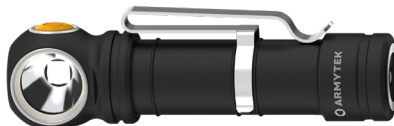

WIZARD C2 PRO MAX LR 4150 lm, 181 m

3 in 1 Headlamp, Every Day Carry, Sports

White 6957713004280 F06702C

Warm 6957713004297 F06702W

Version of Wizard C2 Pro Max with reflector, record brightness and beam distance in the lineup. Large central spot and comfortable wide spill for use at close and medium distances and for highlighting remote objects.