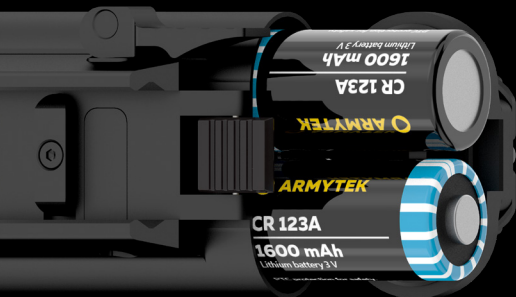

Powered by CR123A lithium batteries