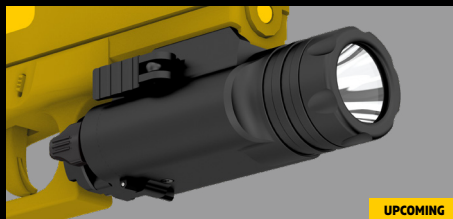

UPCOMING

ROUNDEL C2 PRO 1300 lm, 210 m

White light

White 6957713004020 F09601C

Long-throw compact flashlight with white light for mounting on a handgun or a carbine. Works on two CR123A lithium batteries. The combination of compactness, brightness of 1300 lm and beam distance of 210 m – one of the best characteristics among the analogs. Compatible with the specially designed remote switch.