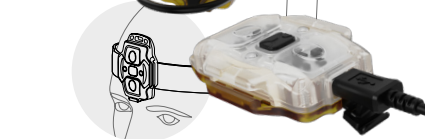

**WIDE STEEL
CLIP**

HEADMOUNT

USB CHARGER
Water resistant USB socket even without rubber cover

EVERY DAY CARRY LIGHTS

Bright, compact and lightweight models in a classic form as well as long-throw models with additional light. Prime models are available with white or warm light