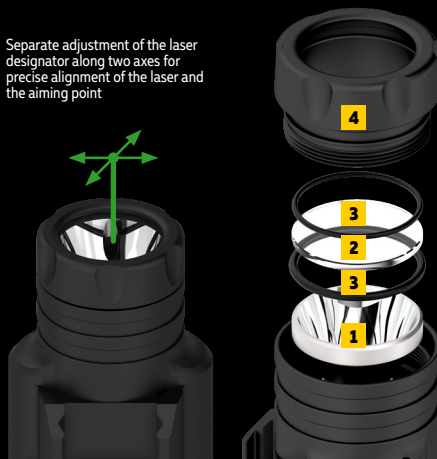

UPCOMING

BUCKLER M2L PRO 1300 lm, 210 m

2 in 1 White light, Laser

White 6957713004006 F09401CGL

Long-throw compact 2 in 1 flashlight with white light and green laser designator for mounting on a handgun or a carbine. Built-in Li-Pol 1000 mAh battery. The combination of compactness, brightness of 1300 lm and beam distance of 210 m – one of the best characteristics among the analogs. Compatible with the specially designed remote switch.

Compact flashlights with magnetic charger intended for civilian use. The series includes the models with white light, as well as with additional red or green laser designator. The Buckler flashlights are equipped with an integrated mount that is compatible with all common tactical rails. The thought-out design of the switches provides convenient operation with both hands and quick access to Strobe mode. The capacious built-in battery is charged without removing the flashlight from the gun.

Separate adjustment of the laser designator along two axes for precise alignment of the laser and the aiming point