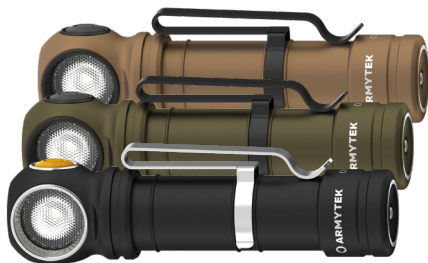

WIZARD MODELS WITH RELIABLE FAST MAGNETIC CHARGER IN THE SET

WIZARD C2 PRO MAX 4000 lm, 114 m

3 in 1 Headlamp, Every Day Carry, Sports

White 6957713003009 F06701C

Warm 6957713003016 F06701W

White (Olive) 6957713004174 F06701CO

White (Sand) 6957713004167 F06701CS

Flagship product in multi flashlight lineup with astonishing brightness of 4000 lumens and wide beam angles 110°:150°. Record runtimes in Main modes.