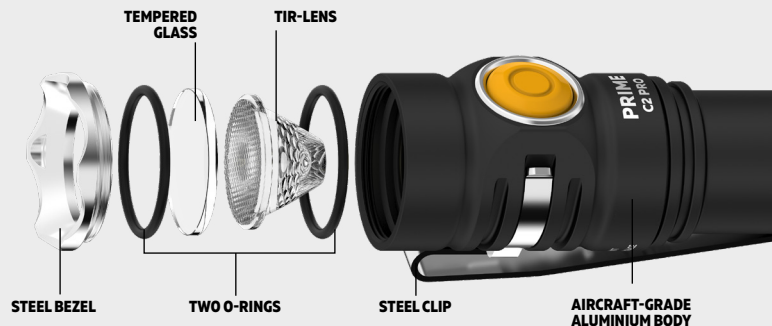

CLASSIC FORM FACTOR FLASHLIGHTS, MAGNETIC CHARGER IN THE SET

PRIME C2 PRO MAX 4000 lm, 260 m

White 6957713003931 F08601C

Warm 6957713003948 F08601W

Incredibly powerful flagship product of the series with large central spot, wide side spill and impressive beam distance for such brightness. Record runtimes in Main modes.

PRIME C2 PRO 2400 lm, 123 m

2 in 1 Every Day Carry, Sports

White 6957713003450 F08101C

Warm 6957713003467 F08101W

Powerful flashlight in a classic form with wide output for day-to-day and professional tasks.

PRIME C2 1000 lm, 114 m

2 in 1 Every Day Carry, Sports

White 6957713003436 F08001C

Warm 6957713003443 F08001W

Basic model of the series with comfortable wide beam, large central spot and simple operation. Timer for automatic switching-off.

PRIME C1 PRO 1000 lm, 114 m

3 in 1 Every Day Carry, Sports, Keychain

White 6957713003412 F07901C

Warm 6957713003429 F07901W

The most compact and lightweight Armytek aircraft-grade aluminium flashlight. Wide beam with large hotspot and features of the Pro versions. Hole for keyring or lanyard in the tailcap.