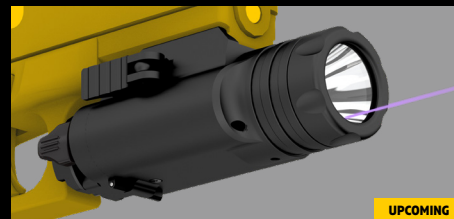

UPCOMING

ROUNDEL C2IRL PRO 1300 lm, 210 m

2 in 1 White light, IR laser

White 6957713004044 F09601CIRL

Long-throw compact 2 in 1 flashlight with white light and infrared laser designator for mounting on a handgun or a carbine. Works on two CR123A lithium batteries. The combination of compactness, brightness of 1300 lm and beam distance of 210 m – one of the best characteristics among the analogs. Compatible with the specially designed remote switch.